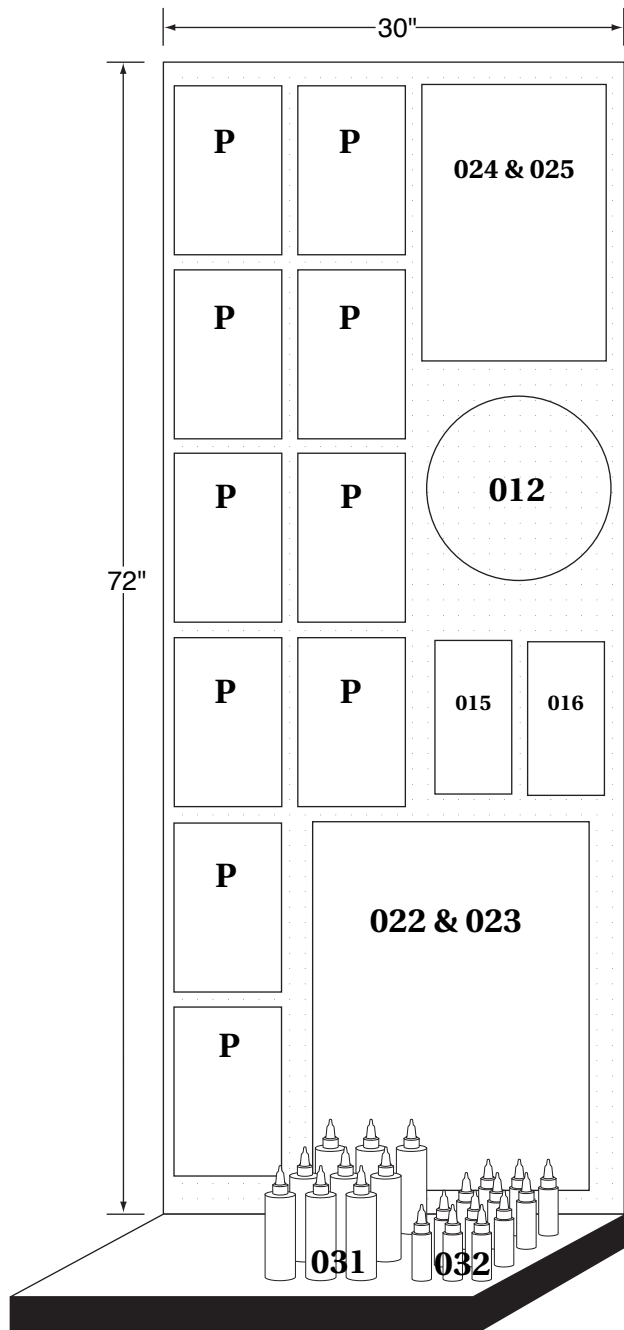

Shades 4 Fun^{INC}

848 Sweetbriar Rd • Elkhorn, WI 53121 • 262-723-4127
<http://www.shades4fun.com>

2'6" x 6' Product Display

P = pattern/room for 10 designs.
Suggest making 6 interchangeable for holidays

024 & 025 = 6" unpainted arcs (white & ivory)

012 = 12" bottom wire

015 = Electrical zinc canning jar adapter

016 = Electrical basket adapter

022 & 023 = 12" unpainted arcs (white & ivory)

031 = 8 oz Shady Lady glue

032 = 2 oz Shady Lady glue

Place these items in baskets on base:

033 = 3" bulb clip top wires

034 = 3" candle clip top wires

010 = 4" chimney top wires

011 = 4" bulb clip top wires

Scale: 1" = 1 foot