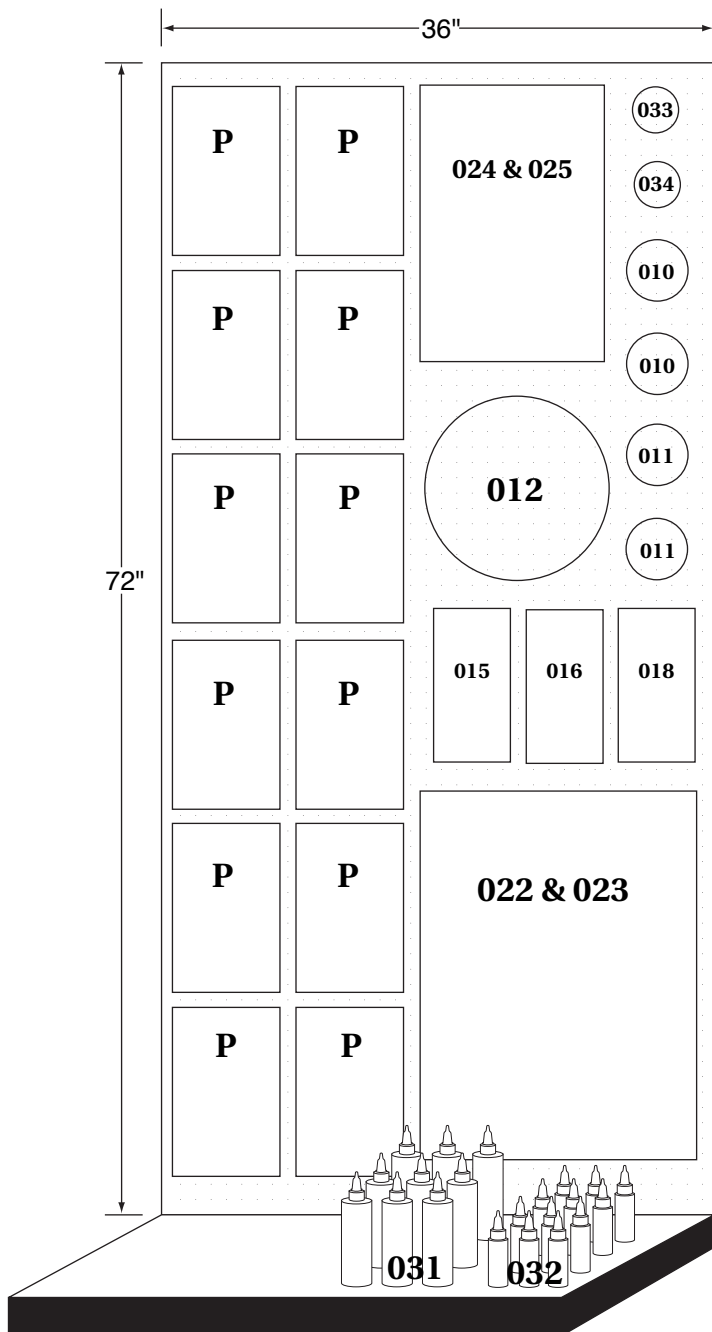

## 3' x 6' Product Display

**P = pattern/room for 12 designs.**  
**Suggest making 6 interchangeable for holidays**

**024 & 025 = 6" unpainted arcs (white & ivory)**

**033 = 3" bulb clip top wires**

**034 = 3" candle clip top wires**

**010 = 4" chimney top wires**

**011 = 4" bulb clip top wires**

**012 = 12" bottom wire**

**015 = Electrical zinc canning jar adapter**

**016 = Electrical basket adapter**

**018 = Electrical brass canning jar adapter**

**022 & 023 = 12" unpainted arcs (white & ivory)**

**031 = 8 oz Shady Lady glue**

**032 = 2 oz Shady Lady glue**

Scale: 1" = 1 foot